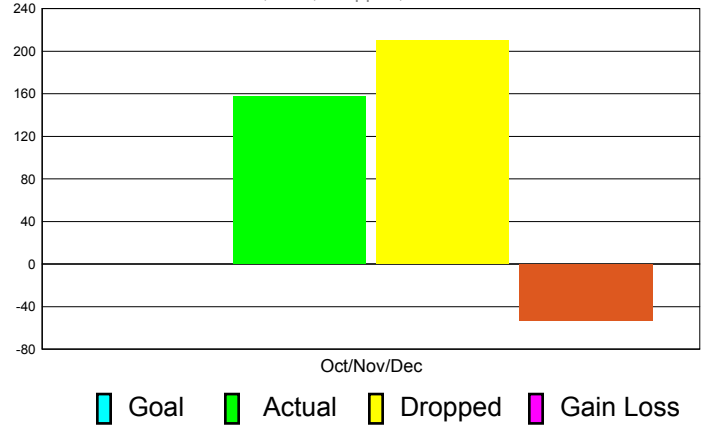

Membership Results 2011-2012

Goal, New, Dropped, Gain/Loss