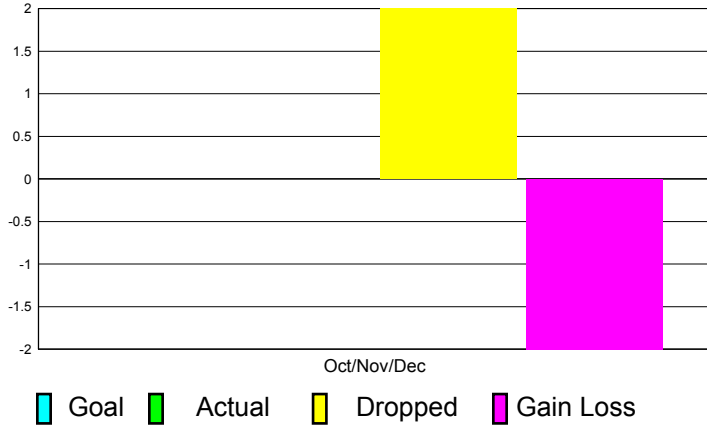

GMT Reports for District (or Undistricted) **District 105 I**

GMT: HOWARD PATRICK LEE

Location: REPUBLIC OF IRELAND

GMT CA: 4

CLUBS

**Club Results
2011-2012**

**Clubs
2010-2011**

Month	New Club Goal	Actual New Clubs	Actual Dropped Clubs	Gain/Loss of Clubs	Gain/Loss of Clubs
Oct/Nov/Dec	0	0	2	-2	-2
Totals	0	0	2	-2	-2

Club Results 2011-2012

Goal, New, Dropped, Gain/Loss

Comparison of Club Gain/Loss

Current Year Compared to the Previous Year

YTD Status Quo Clubs 2010-2011

Status Quo Clubs Compared to Status Quo Members

MEMBERSHIP