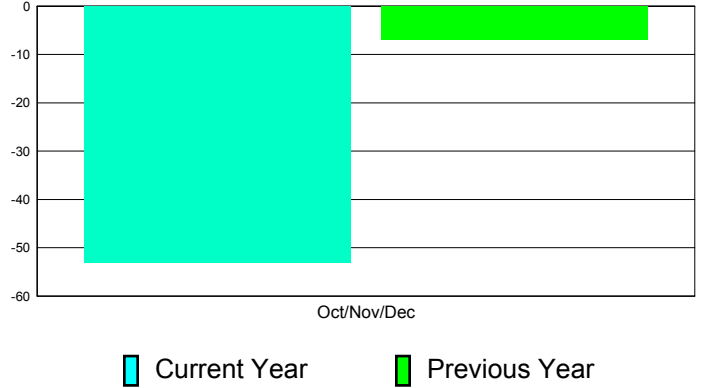

Comparison of Membership Gain/Loss

Current Year Compared to the Previous Year