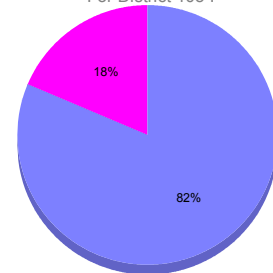

Membership Results 2011-2012

Goal, New, Dropped, Gain/Loss

Comparison of Membership Gain/Loss

Current Year Compared to the Previous Year

Gender Comparison 2010-2011

For District 105 I

Oct/Nov/Dec

Male Female